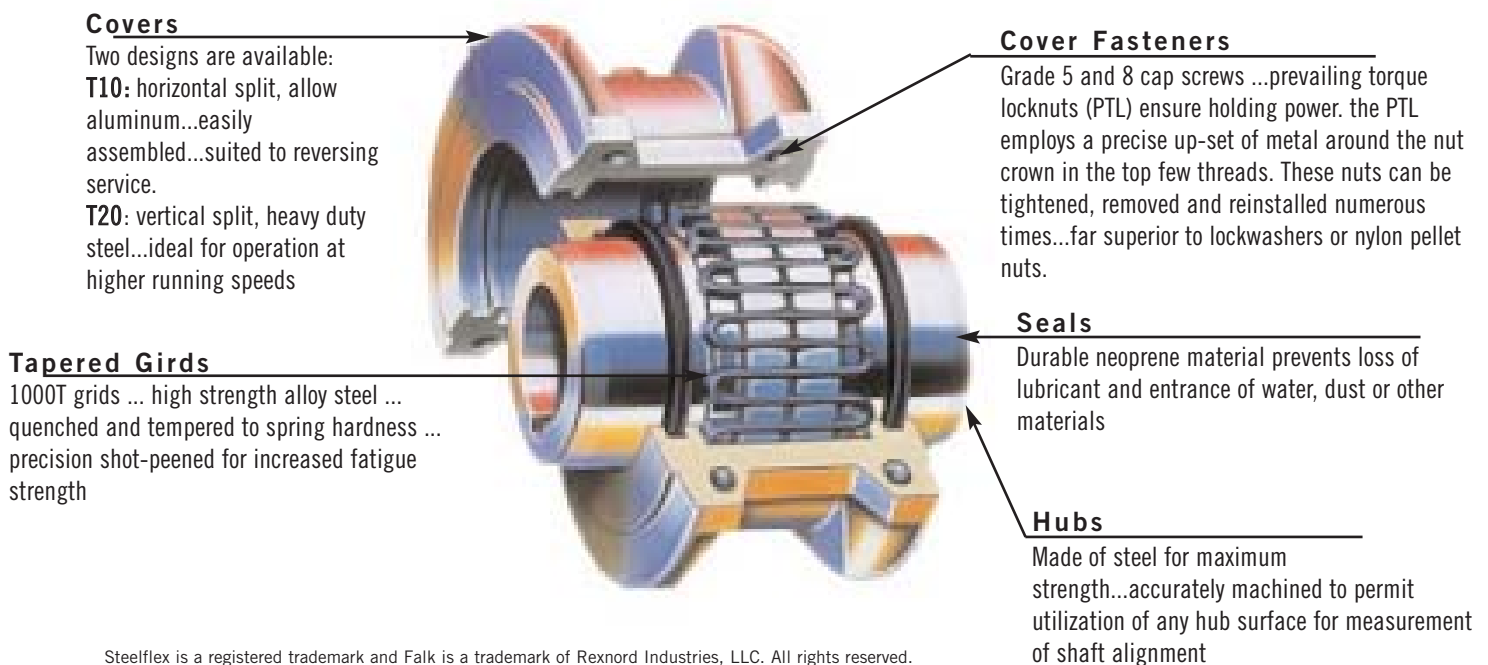

Features & Benefits

- **LONGER LIFE** - Falk™ Steelflex® grid couplings deflect under load, resulting in lower contact, outlasting competitive gear couplings – *LOWER LIFETIME COST*
- **EXTREME LUBRICATION PERFORMANCE** - FIVE YEAR WARRANTY!! Falk Steelflex grid couplings only need to be re-lubricated every 5 years* – *SAVES TIME, NO LOST PRODUCTION = MORE UPTIME AND MORE PROFIT*
- **EASY INSTALLATION** - Falk Steelflex grid couplings offer easy installation or replacement of wearing member. No disassembly of connected equipment – *SAVES ON REPLACEMENT COST, TIME, AND WEAR OF OTHER MACHINERY*

*Falk Steelflex grid coupling used in conjunction with Falk LTG grease

WORLDWIDE CUSTOMER SERVICE

AUSTRALIA

Rexnord Australia Pty. Ltd.
Picton, New South Wales
Phone: 61-2-4677-3811
Fax: 61-2-4677-3812

BRAZIL

Rexnord Correntes Ltda.
Sao Leopoldo - RS
Phone: 55-51-579-8022
Fax: 55-51-579-8029

CANADA

Rexnord Canada Ltd.
Scarborough, Ontario
Phone: 1-416-297-6868
Fax: 1-416-297-6873

CHINA

Rexnord China
Shanghai, China
Phone: 86-21-62701942
Fax: 86-21-62701943

EUROPE

Rexnord NV/SA
Mechelen, Belgium
Phone: 32-15-443811
Fax: 32-15-443860

Rexnord Kette GmbH

Betzdorf, Germany
Phone: 49-2741-2840
Fax: 49-2741-284-385

LATIN AMERICA

Rexnord International
Milwaukee, Wisconsin
Phone: 1-414-643-2366
Fax: 1-414-643-3222
E-mail: international1@rexnord.com

MEXICO

Rexnord S.A. de C.V.
Queretaro, Qro.
Phone: 52-442-218-5000
Fax: 52-442-218-1090

SINGAPORE

Rexnord International, Inc.
Singapore City, Singapore
Phone: 65-6338-5622
Fax: 65-6338-5422

UNITED STATES

Customer Service
Phone: 1-866-Rexnord
(1-866-739-6673)
E-mail: rexncdcs(state)@rexnord.com
Example: rexncdcssohio@rexnord.com

ALL COUNTRIES NOT LISTED ABOVE

Rexnord International
Milwaukee, Wisconsin
Phone: 1-414-643-2366
Fax: 1-414-643-3222
E-mail: international2@rexnord.com

Rexnord Industries, LLC, Coupling Group 5555 South Moorland Road, New Berlin WI 53151 www.rexnord.com
Phone: 262-796-4060 Fax: 262-796-4064

© 2006 Rexnord Industries, LLC.